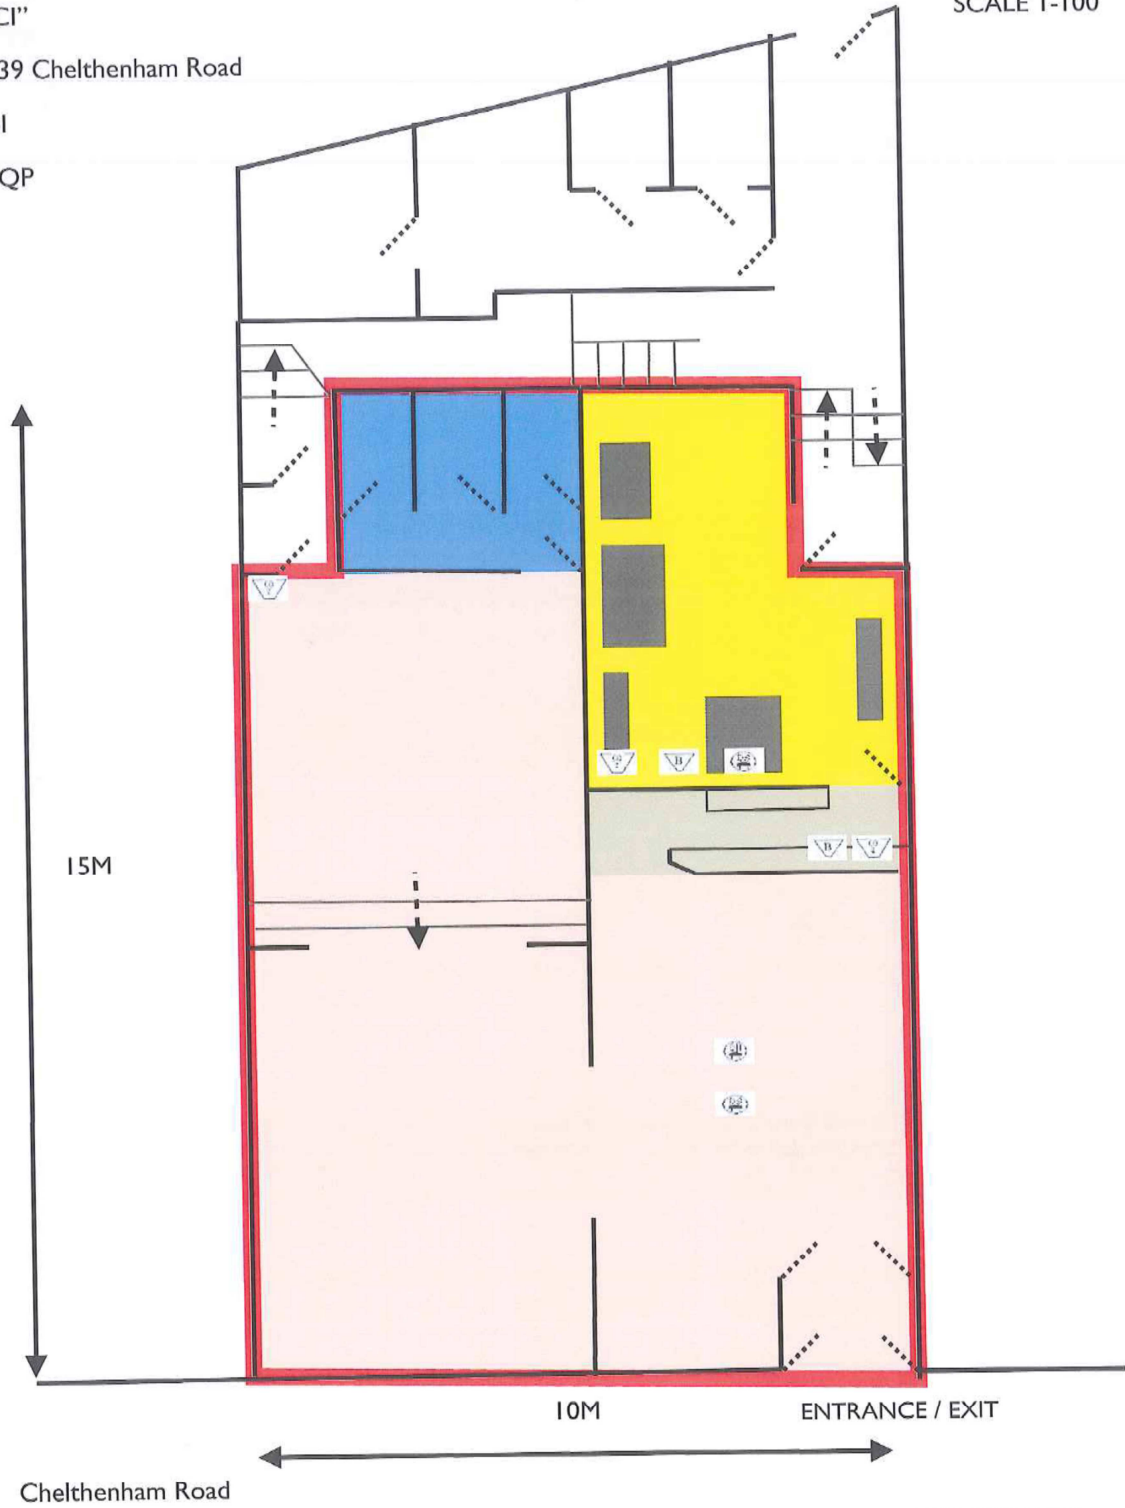

"AMICI"

237-239 Cheltenham Road

Bristol

BS6 5QP

SCALE 1-100

- ALCOHOL SERVICE AREA
- BAR
- TOILET
- KITCHEN

- FIRE EXTINGUISHER
- FIRE BLANKET 1M X 1M
- HEAT DETECTOR (WITH SOUNDER)
- SMOKE DETECTOR (WITH SOUNDER)

- KITCHEN APPLIANCE
- ASCENDING
- STAIRS